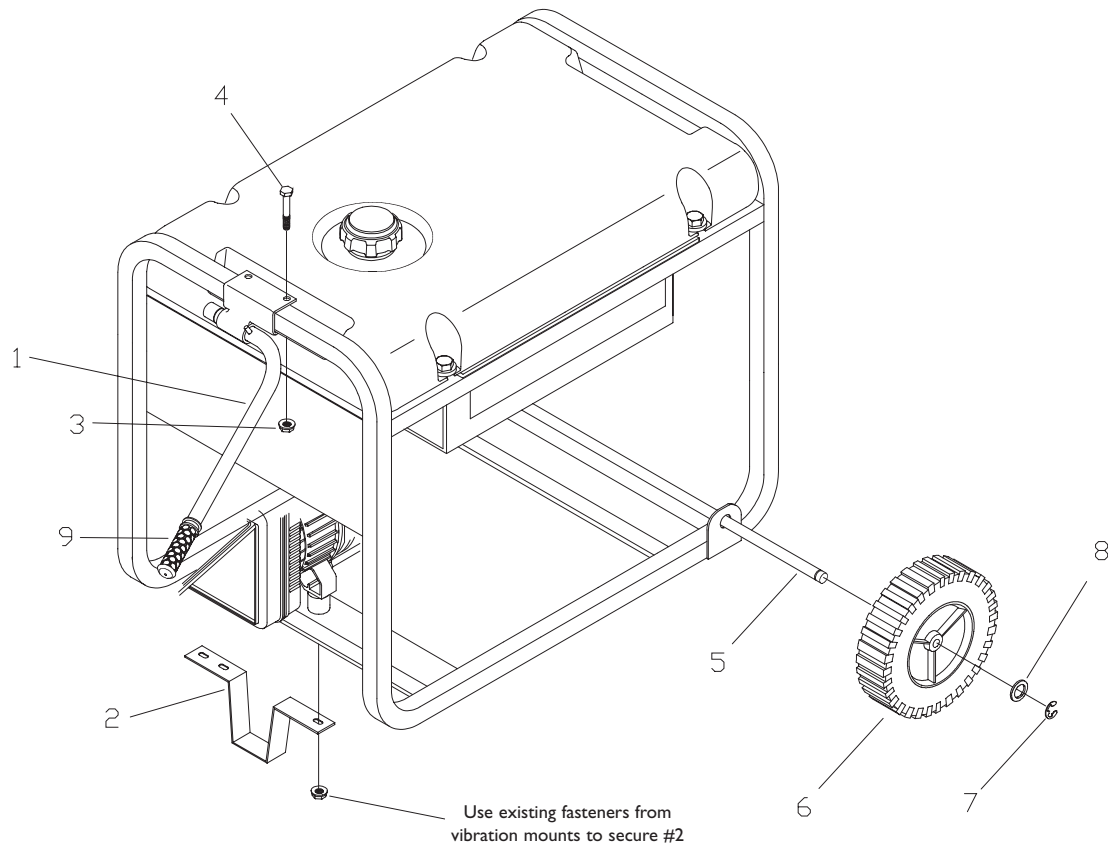

EXPLODED VIEW AND PARTS LIST - WHEEL KIT

Item	Part #	Description
1	189715GS	ASSY, Handle (Includes Item 9)
2	B1764GS	SUPPORT, Leg
3	52858GS	NUT, Locking Hex M8 - 1.25
4	*	HHCS, M8 - 1.25 x 45
5	192006AGS	AXLE
6	197061GS	WHEEL
7	192050GS	E-RING
8	*	WASHER, Flat 1/2"
9	189718GS	GRIP

* - Items without part numbers are common fasteners and are available at your local hardware store.